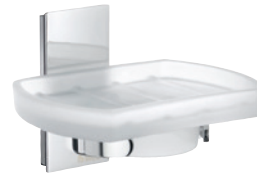

● SOAP DISH
- FROSTED GLASS
ZK342 CHROME