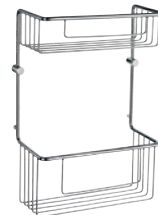

DK3003 CHROME

● SHOWER SQUEEGEE AND HOOK

DK2110 CHROME MEDIUM
DK2120 CHROME LARGE

● DESIGN SHOWER BASKET
- THREE LEVELS FREE STANDING
DK2051 CHROME

● BASIC SHOWER BASKET
- TWO LEVELS
DK1042 CHROME

● BASIC SHOWER BASKET
- THREE LEVELS
DK1046 CHROME

● BASIC SHOWER BASKET
- TWO LEVELS
DK1047 CHROME

● BASIC SHOWER BASKET
- TWO LEVELS
DK1041 CHROME

● DESIGN SHOWER BASKET
- TWO LEVELS
DK3041 CHROME

● BASIC CORNER SOAP BASKET
- TWO LEVELS
DK1021 CHROME

● BASIC CORNER SOAP BASKET
- TWO LEVELS
DK1022 CHROME

● DESIGN CORNER SOAP BASKET
DK2031 CHROME

● DESIGN CORNER SOAP BASKET
DK2021 CHROME

● SOAP BASKET
- FOR SHOWER MIXER
DK1048 CHROME

● BASIC SOAP BASKET
- TWO LEVELS
DK1031 CHROME

● ADHESIVE HOLDER
- FOR RAZER, TOWELS, ETC.
DK2112 CHROME