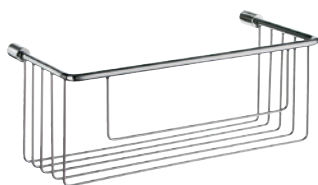

● TOWEL RING
YK344 CHROME

● GRAB BAR
L 356 MM / 14"
YK325 CHROME

● HAND TOWEL RAIL FIXED
L 440 MM / 17"
YK328 CHROME

● EXTRA HOOK
- FOR TOWEL RAIL
YK362 CHROME

● SINGLE TOWEL RAIL
(-INCL. 1 HOOK) L 600 MM / 24"
YK3464 CHROME

● FROSTED GLASS SHELF
L 600 MM / 24"
YK347 CHROME

SIDELINE

BY SMEDBO

Life in your bathroom

SIDELINE IS AVAILABLE IN POLISHED CHROME FINISH. THE CORE MATERIAL IS SOLID BRASS. THIS RANGE OF FLEXIBLE SHOWER AND BATH BASKETS ANSWERS A FUNCTIONAL NEED IN A VERY STYLISH WAY.

● DESIGN SOAP BASKET

DK3005 CHROME

● BASIC SOAP BASKET

DK1002 CHROME

● BASIC SOAP BASKET

DK1001 CHROME

● BASIC SOAP BASKET

DK1005 CHROME