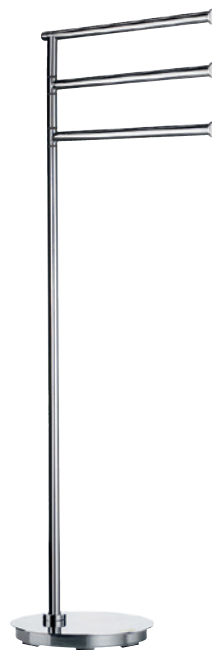

● TOILET BRUSH,
TELESCOPIC GRIP/MOVEABLE LID
- FREE STANDING, STAINLESS STEEL
FK640 POLISHED

● TOILET BRUSH, LONG SHAFT
- ABS-GRIP, FREE STANDING
STAINLESS STEEL
FK641 POLISHED

● TOILET BRUSH/ROLL HOLDER
- FREE STANDING SQUARE
STAINLESS STEEL
FK603 POLISHED

● TOILET BRUSH/ROLL HOLDER
- FREE STANDING ROUND
STAINLESS STEEL
FK607 POLISHED

● SEVEN SWIVEL HOOK
- WALLMOUNT
STAINLESS STEEL
FK630 POLISHED

● TOWEL BAR 4 SWIVEL ARMS
- WALLMOUNT
STAINLESS STEEL
FK634 POLISHED