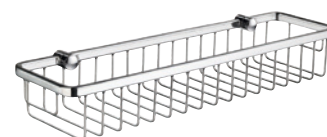

● BASIC CORNER SOAP BASKET

DK1011 CHROME

● GUEST TOWEL BASKET

DK1055 CHROME

● TOWEL RACK AND RAIL

DK1050 CHROME

● BATH RACK

DK1070 CHROME