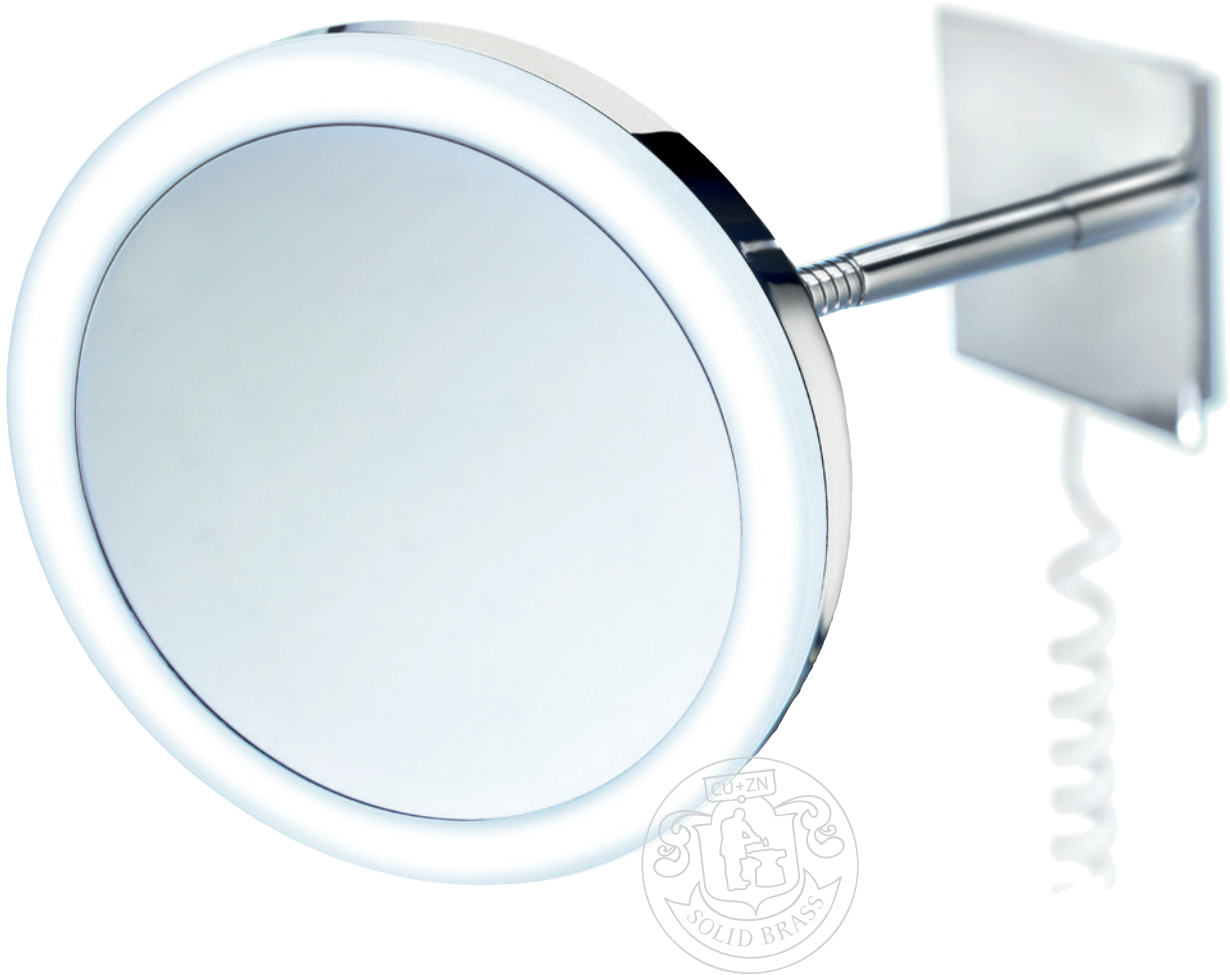

OUTLINE IS AVAILABLE IN POLISHED CHROME FINISH. THE CORE MATERIAL IS SOLID BRASS. OUTLINE CONSISTS MAINLY OF FREE STANDING ACCESSORIES FOR USE ON THEIR OWN OR AS THE PERFECT ACCOMPANIMENT TO OTHER SMEDBO RANGES.

● MAKE-UP MIRROR WITH LED TECHNOLOGY "PMMA"
- WALLMOUNT. MAGNIFIES 3 TIMES. TÜV
FK475 CHROME