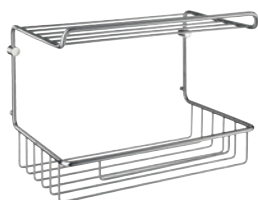

● FROSTED GLASS SHELF
L 600 MM / 24"
YK347 CHROME

SIDELINE

BY SMEDBO

Life in your bathroom

SIDELINE IS AVAILABLE IN POLISHED CHROME FINISH. THE CORE MATERIAL IS SOLID BRASS. THIS RANGE OF FLEXIBLE SHOWER AND BATH BASKETS ANSWERS A FUNCTIONAL NEED IN A VERY STYLISH WAY.

● DESIGN SOAP BASKET

DK3005 CHROME

● BASIC SOAP BASKET

DK1002 CHROME

● BASIC SOAP BASKET

DK1001 CHROME

● BASIC SOAP BASKET

DK1005 CHROME

● BASIC CORNER SOAP BASKET

DK1011 CHROME

● GUEST TOWEL BASKET

DK1055 CHROME

● TOWEL RACK AND RAIL

DK1050 CHROME

● BATH RACK

DK1070 CHROME