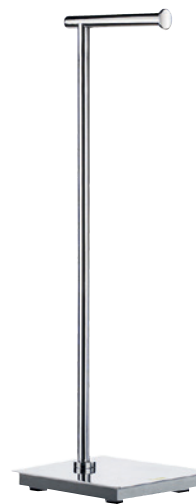

● TOILET BRUSH,
TELESCOPIC GRIP/MOVEABLE LID
- FREE STANDING, STAINLESS STEEL
FK640 POLISHED

● TOILET BRUSH, LONG SHAFT
- ABS-GRIP, FREE STANDING
STAINLESS STEEL
FK641 POLISHED

● TOILET BRUSH/ROLL HOLDER
- FREE STANDING SQUARE
STAINLESS STEEL
FK603 POLISHED

● TOILET BRUSH/ROLL HOLDER
- FREE STANDING ROUND
STAINLESS STEEL
FK607 POLISHED

● SEVEN SWIVEL HOOK
- WALLMOUNT
STAINLESS STEEL
FK630 POLISHED

● TOWEL BAR 4 SWIVEL ARMS
- WALLMOUNT
STAINLESS STEEL
FK634 POLISHED

● TRIPLE SWING ARM TOWEL RAIL
- FREE STANDING ROUND
STAINLESS STEEL
FK608 POLISHED

● TOILET ROLL HOLDER
- FREE STANDING SQUARE
STAINLESS STEEL
FK602 POLISHED

● TOILET ROLL HOLDER
- FREE STANDING ROUND
STAINLESS STEEL
FK606 POLISHED