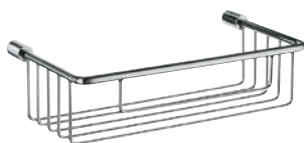

● TOWEL RING
YK344 CHROME

● GRAB BAR
L 356 MM / 14"
YK325 CHROME

● HAND TOWEL RAIL FIXED
L 440 MM / 17"
YK328 CHROME

● EXTRA HOOK
- FOR TOWEL RAIL
YK362 CHROME

● SINGLE TOWEL RAIL
(-INCL. 1 HOOK) L 600 MM / 24"
YK3464 CHROME

● FROSTED GLASS SHELF
L 600 MM / 24"
YK347 CHROME

SIDELINE

BY SMEDBO

Life in your bathroom

SIDELINE IS AVAILABLE IN POLISHED CHROME FINISH. THE CORE MATERIAL IS SOLID BRASS. THIS RANGE OF FLEXIBLE SHOWER AND BATH BASKETS ANSWERS A FUNCTIONAL NEED IN A VERY STYLISH WAY.

● DESIGN SOAP BASKET

DK3005 CHROME

● BASIC SOAP BASKET

DK1002 CHROME

● BASIC SOAP BASKET

DK1001 CHROME

● BASIC SOAP BASKET

DK1005 CHROME