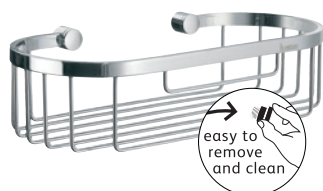

● DOUBLE TOWEL HOOK
- VERTICAL
YK356 CHROME

● BATH ROBE HOOK
YK358 CHROME

● MULTI-PURPOSE HOOK
YK3455 CHROME

● TRIPLE HOOK
YK359 CHROME

● HOLDER FOR HAIRDRYER
AND STRAIGHTENER
YK323 CHROME

● SOAP BASKET
YK374 CHROME